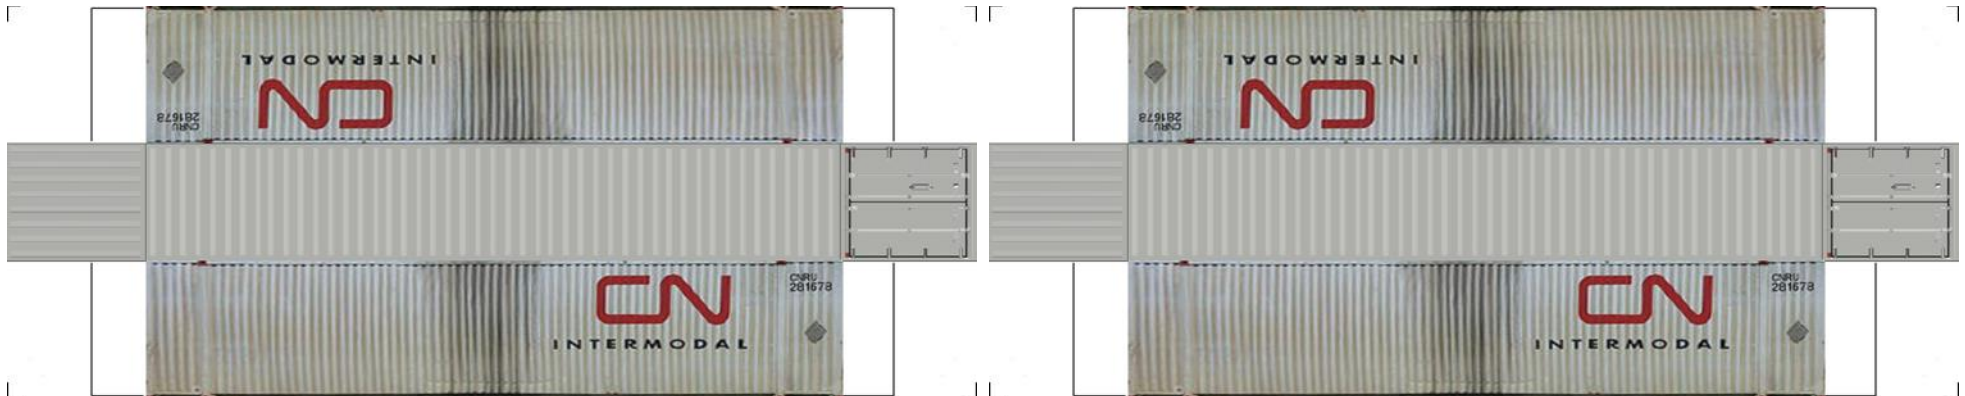

# BUILD YOUR OWN ( N SCALE ) 48ft HIGH CUBE CONTAINERS

[Click to watch instructional video](#)

**BUILD YOUR OWN ( 48ft HIGH CUBE CONTAINERS ) N SCALE**

Drawn By  
[www.krafttrains.com](http://www.krafttrains.com)