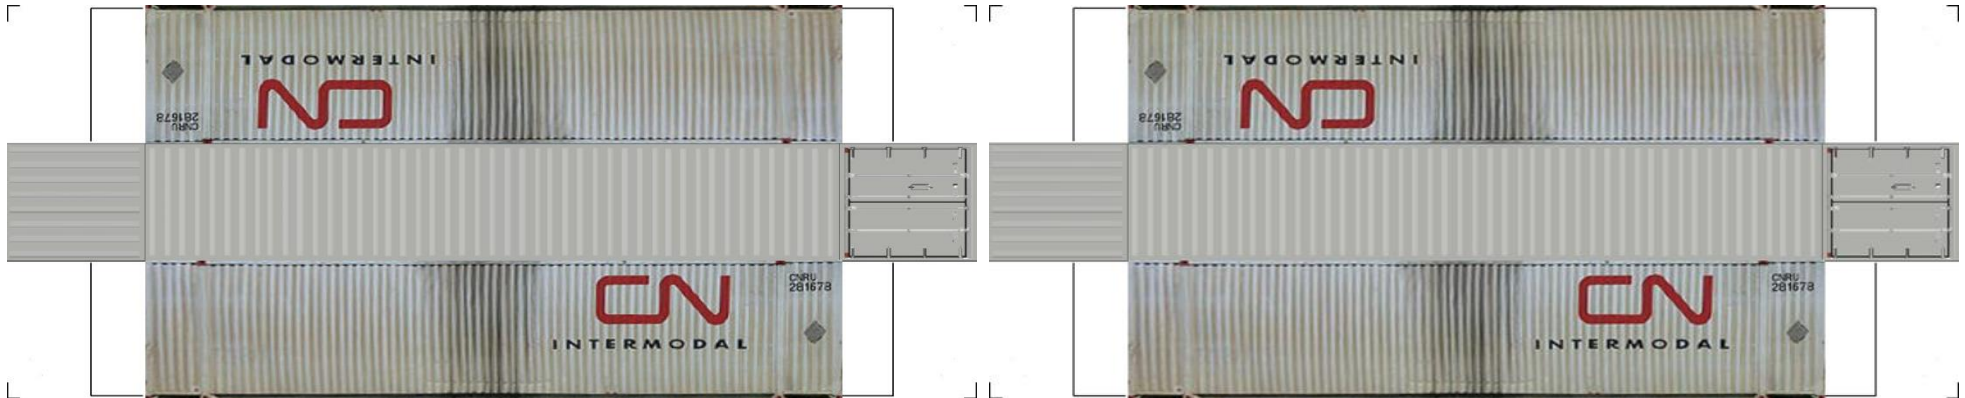

# BUILD YOUR OWN ( N SCALE ) 48ft HIGH CUBE CONTAINERS

[Click to watch instructional video](#)

**BUILD YOUR OWN ( 48ft HIGH CUBE CONTAINERS ) N SCALE**

Drawn By  
[www.krafttrains.com](http://www.krafttrains.com)